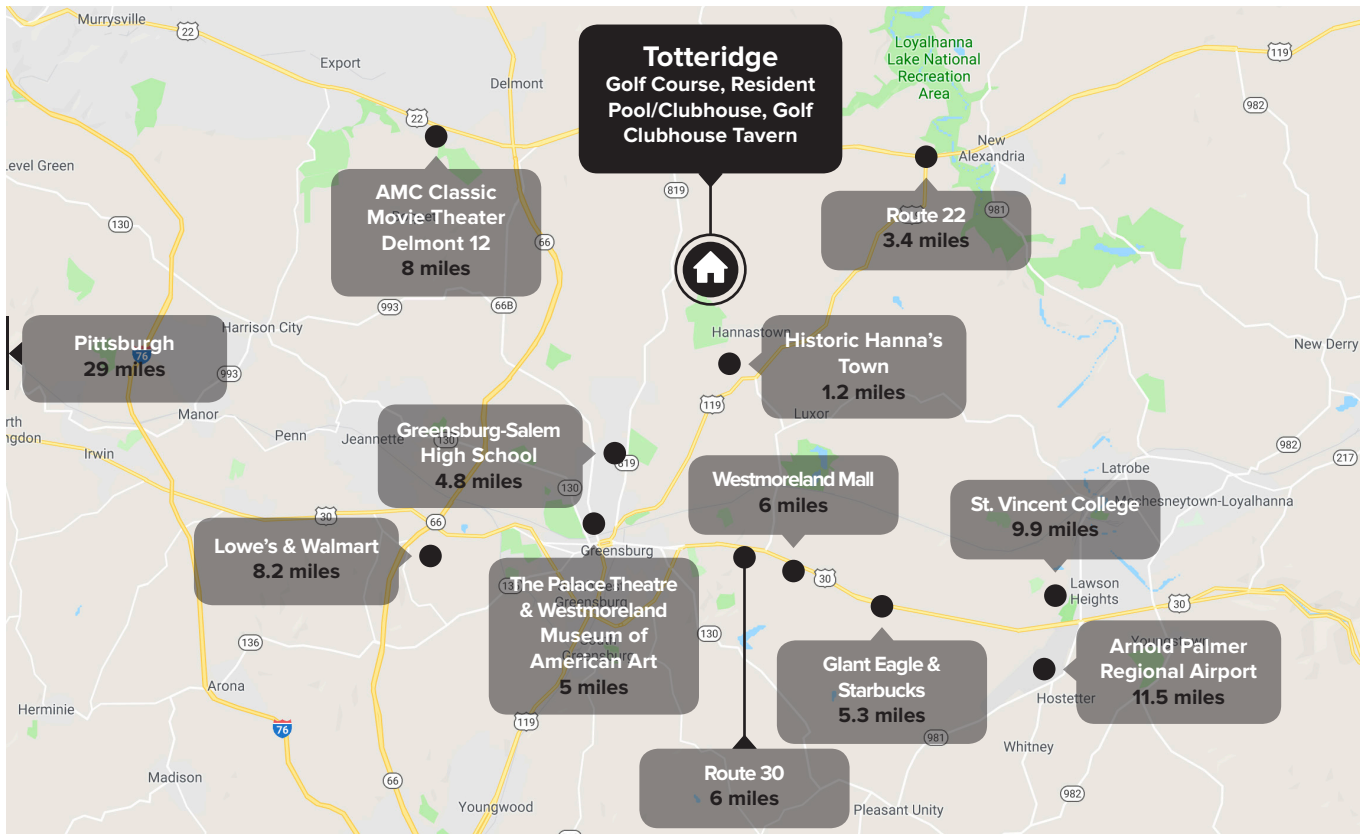

• The Villages at •  
**TOTTERIDGE**

**Moments from Rt 22 and Rt 30, Totteridge offers pristine countryside located next to a variety of attractions, restaurants and necessities.**

With over five hundred acres of pristine countryside adjacent to a Rees Jones designed golf course, find your perfect fairway home or homesite with breathtaking views.