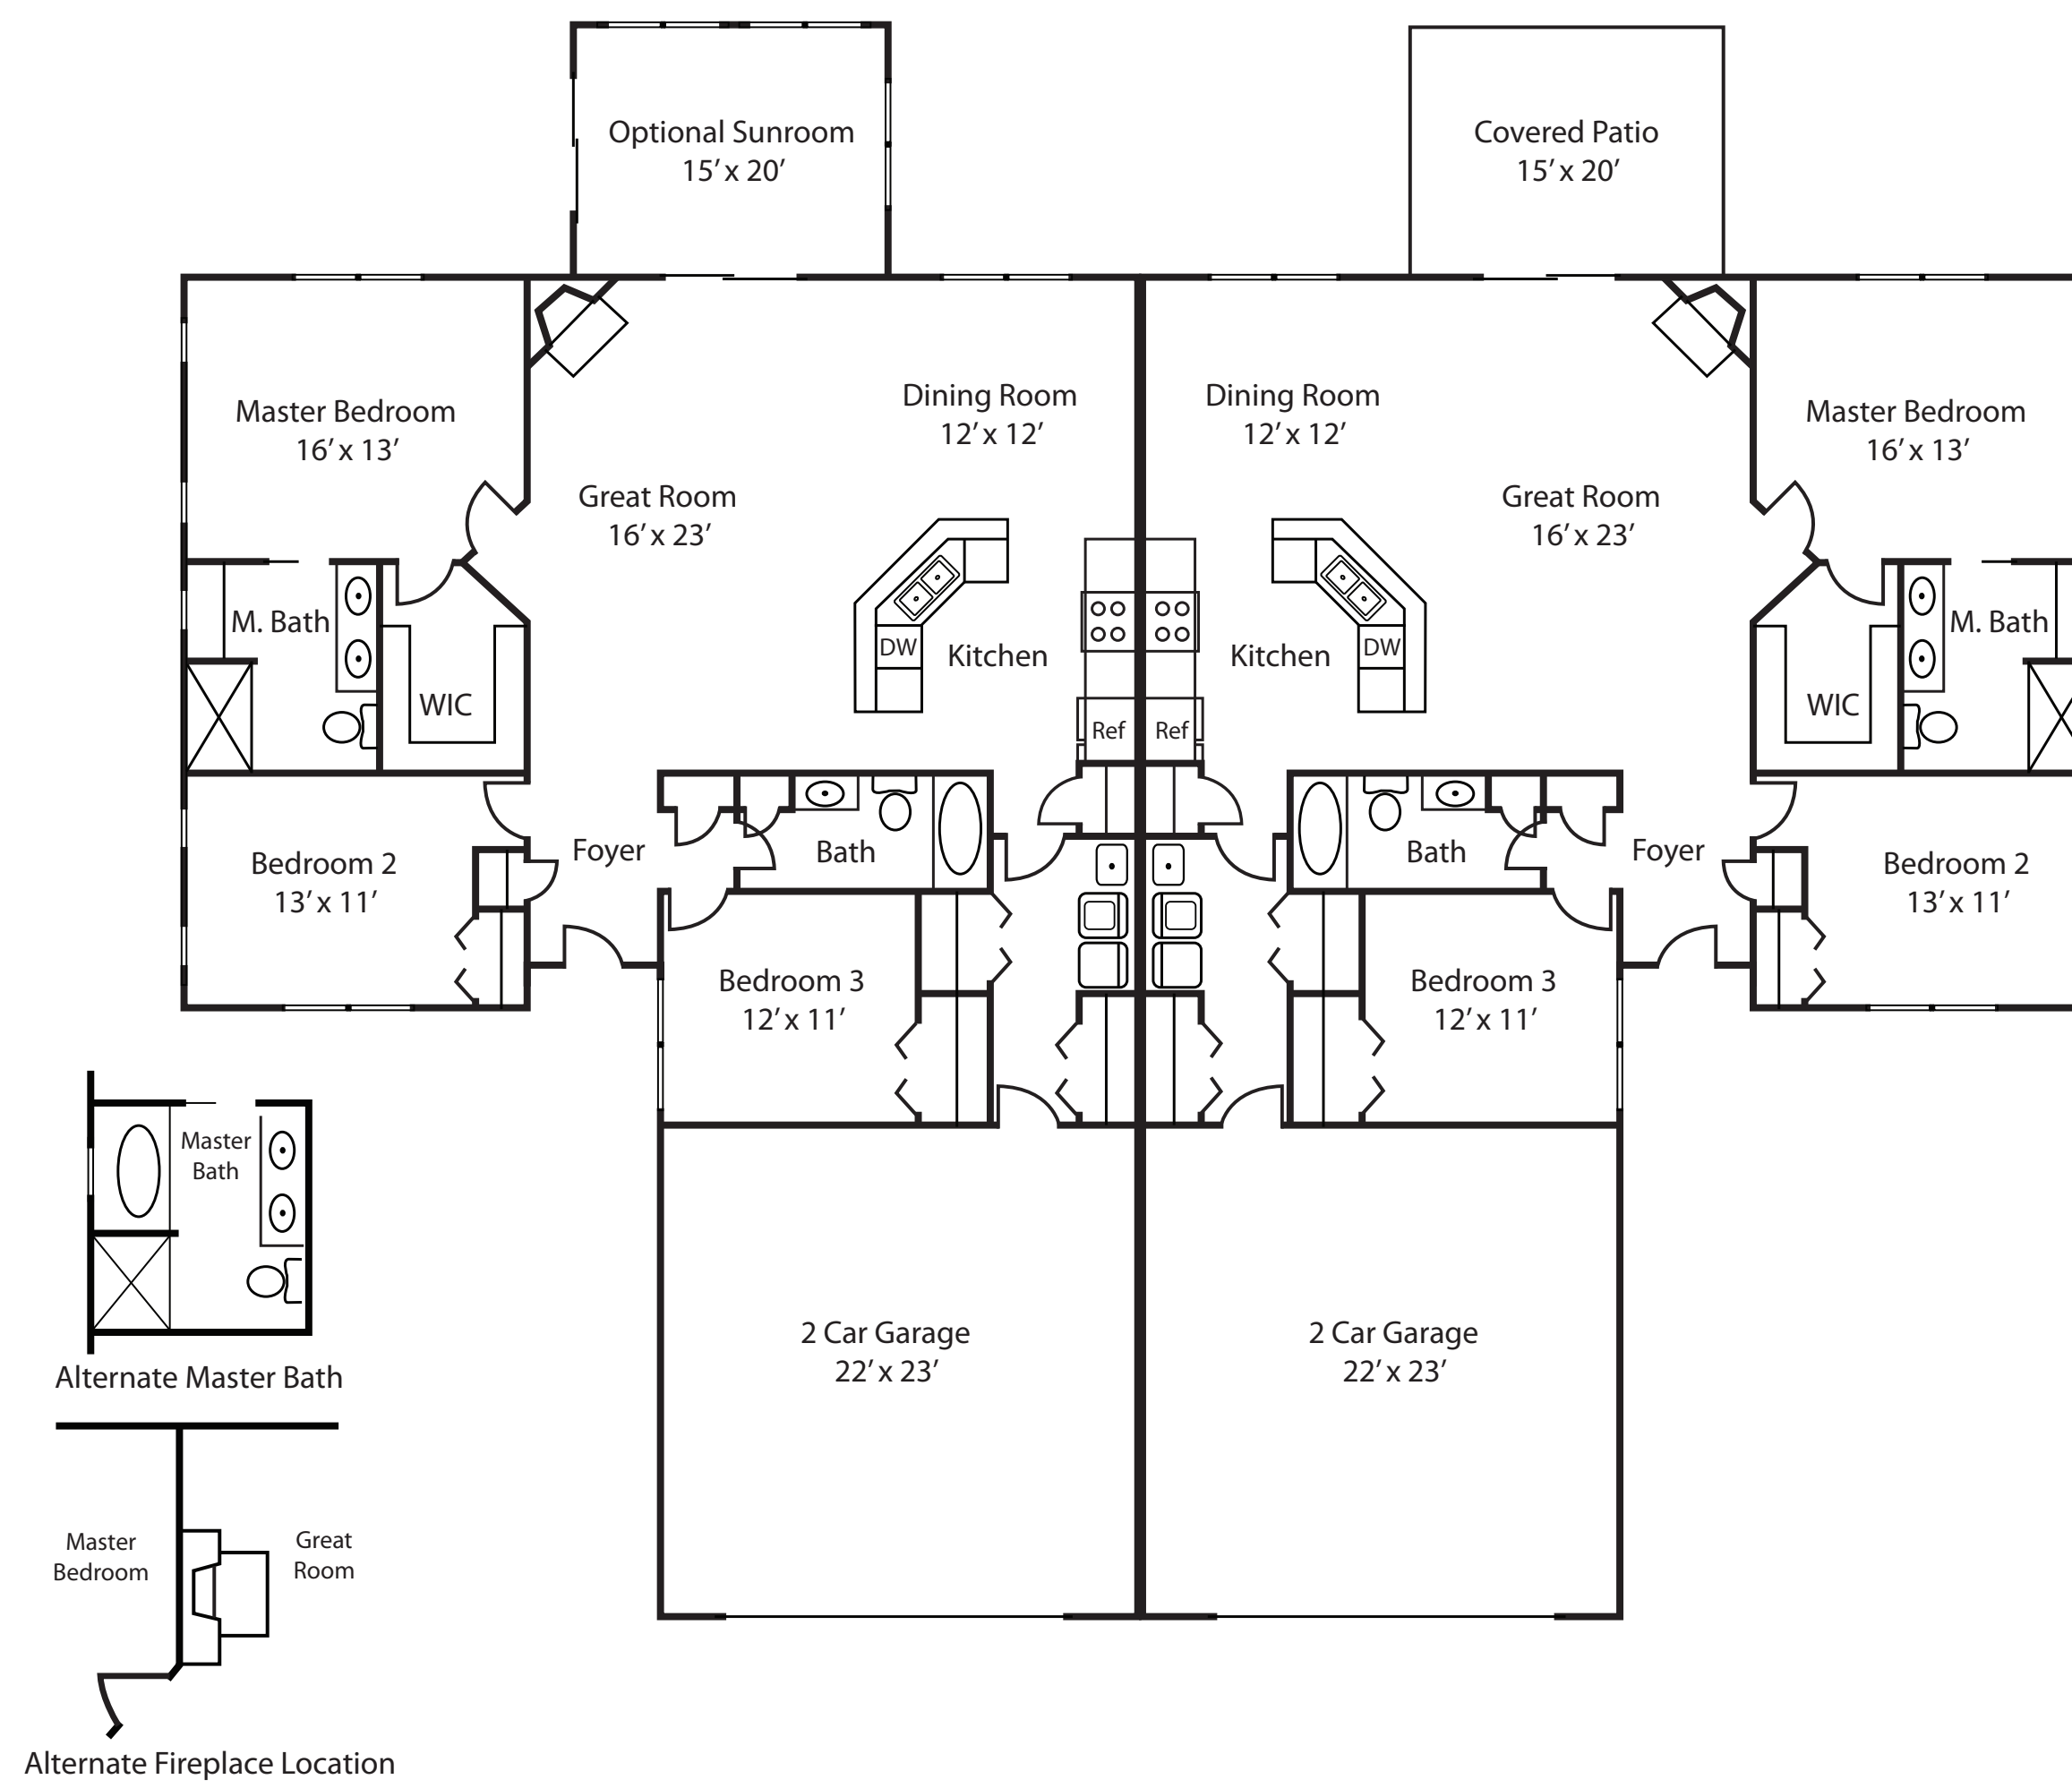

Patio Home Floor Plans

RICCIUTI
ENTERPRISE

BERKSHIRE HATHAWAY
HomeServices
The Preferred Realty

**Rebecca Parry &
Pat Crawford**
Patrick G. Cendes
Office: 724.838.3660
www.Totteridge.com