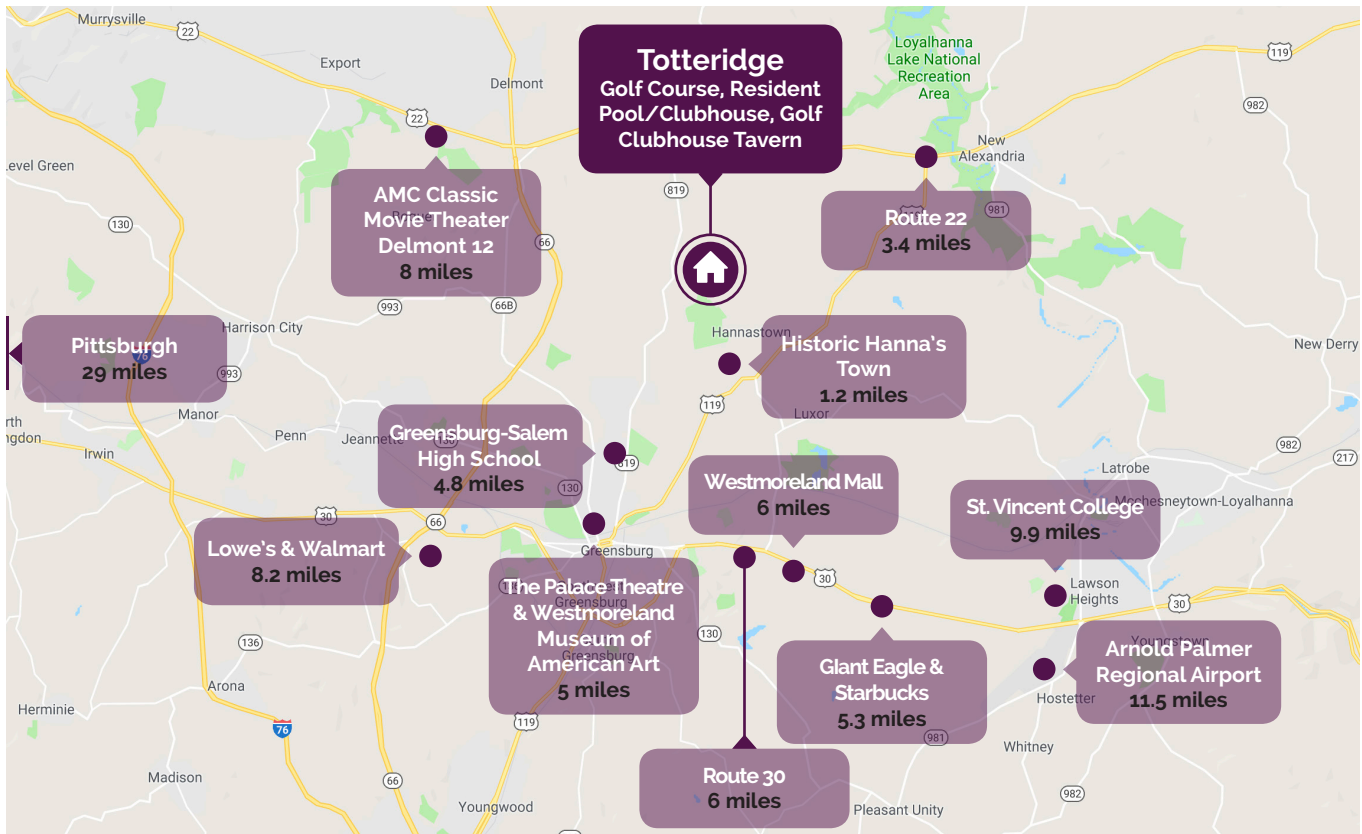

• The Villages at •  
**TOTTERIDGE**

**Moments from Rt 22 and Rt 30, Totteridge offers pristine countryside located next to a variety of attractions, restaurants and necessities.**

With over five hundred acres of pristine countryside adjacent to a Rees Jones designed golf course, find your perfect fairway home or homesite with breathtaking views.